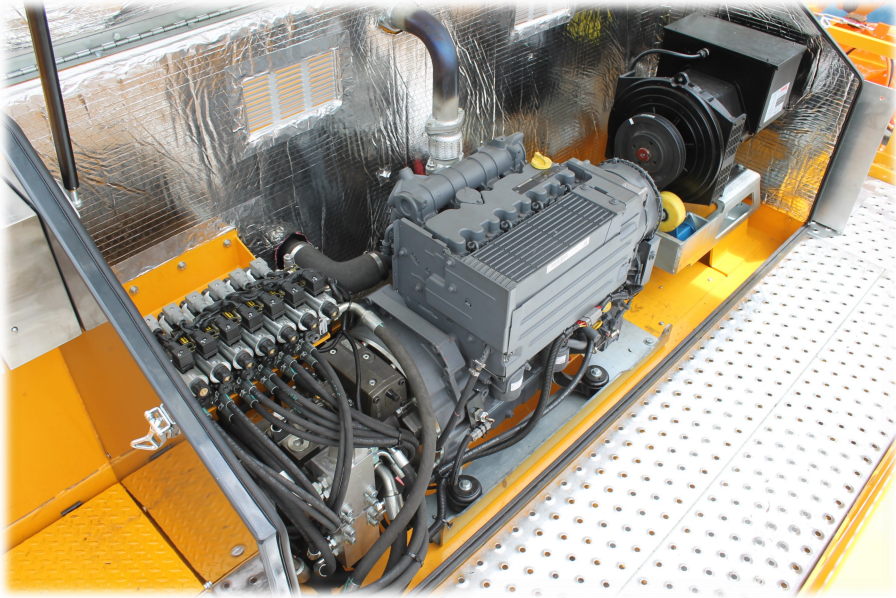

MANCO RAIL

STAYING ON TRACK...STAYING AHEAD

Manco Rail Straddle Carrier SH1200