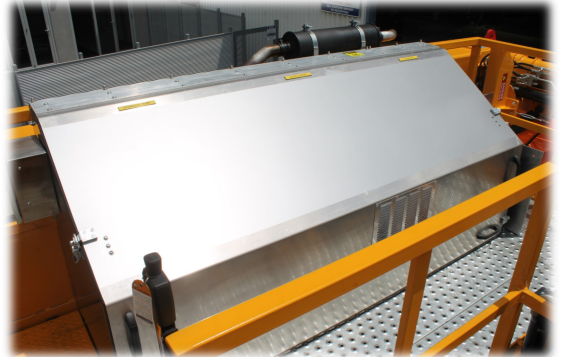

MANCO RAIL

STAYING ON TRACK...STAYING AHEAD

Manco Rail Straddle Carrier SH1200