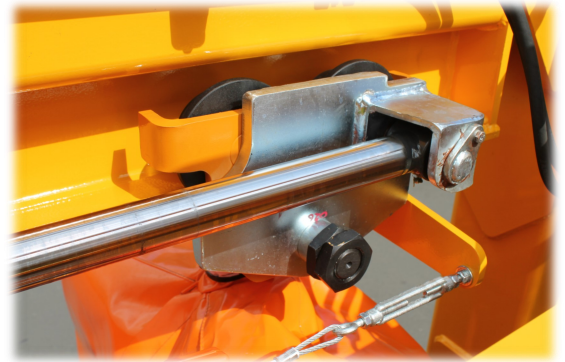

MANCO RAIL

STAYING ON TRACK...STAYING AHEAD

Manco Rail Straddle Carrier SH1200