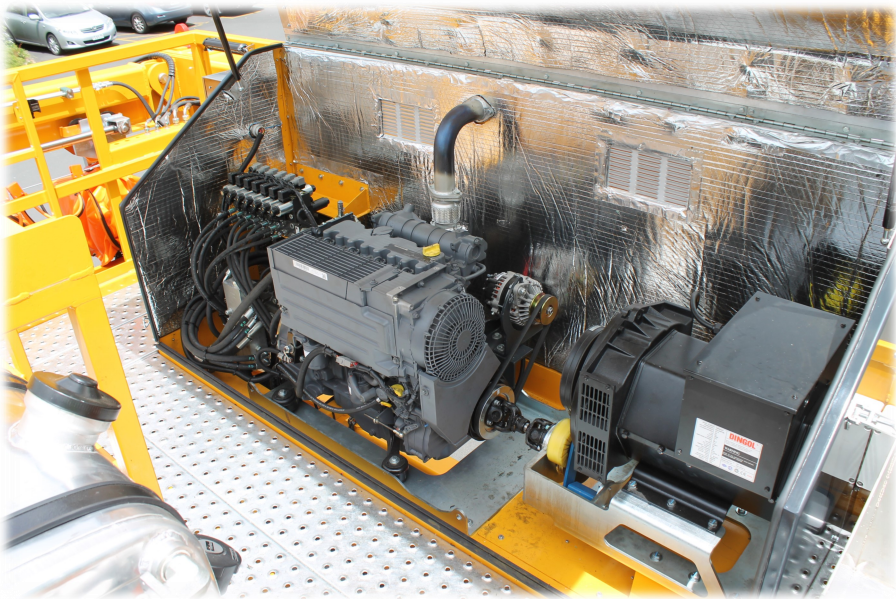

MANCO RAIL

STAYING ON TRACK...STAYING AHEAD

Manco Rail Straddle Carrier SH1200