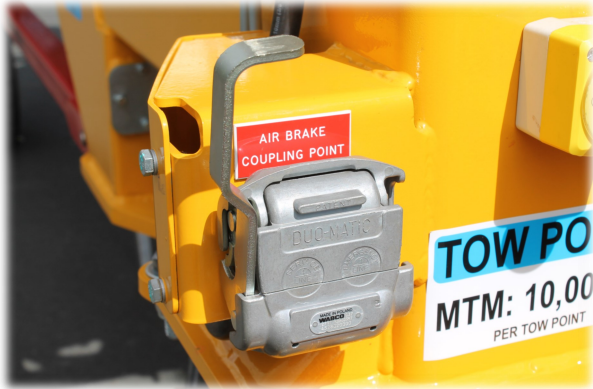

MANCO RAIL

STAYING ON TRACK...STAYING AHEAD

Manco Rail Straddle Carrier SH1200